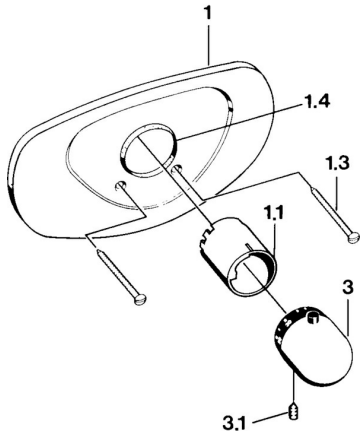

EAN: 4015474644410
static.hansa.com/08679105

Spare parts

SP08679105

	Name	Code
1.1	Cover sleeve Chrome	59904915
1.3	Screw, M5x65 White Discontinued	59906672
1.3	Screw, M5x65 Chrome	59904847
1.4	Ring Black	59911154
3	Temperature control handle Chrome	59910304
3	Temperature control handle White Discontinued	59910306
3.1	Screw, M6x9.5	59901609
N.I.	Raising kit, 35 mm Chrome	59901607