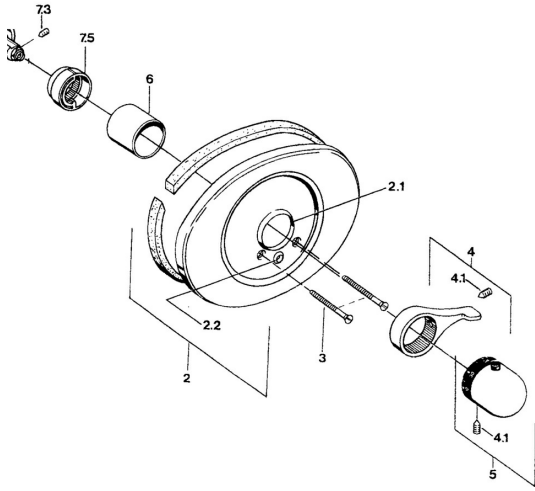

EAN: 4015474608740
static.hansa.com/08649105

Spare parts

SP08649105

	Name	Code
2.1	Ring Black	59911154
2.2	Flow limiting cap	59904846
3	Screw, M5x65 Chrome	59904847
4	Lever Chrome	59905722
4	Lever Aranja Discontinued	59910312
4	Lever White Discontinued	59906138
4	Lever Chrome/Satin Discontinued	59906135
4.1	Screw, M6x9.5	59901609
5	Temperature control handle White Discontinued	59910306
5	Temperature control handle Chrome	59910304
5	Temperature control handle Chrome/Satin Discontinued	59910305
6	Cover sleeve	59904502
7.3	Screw, M4x4	59901027
7.5	Temperature adjustment limiter Chrome	59906355
7.5	Temperature adjustment limiter Edelmessing Discontinued	59906926