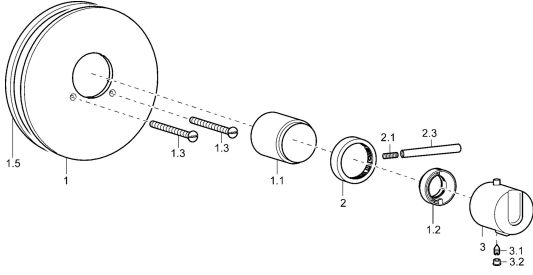

## Spare parts

### SP08639145

	Name	Code
1	Cover plate, d 188 mm Chrome	59912124
1.1	Covering cap Chrome <b>Discontinued</b>	59912327
1.2	Temperature adjustment limiter Chrome	59906355
1.3	Screw, M5x65 Chrome	59904847
1.5	Rubber gasket	59912232
2	Flow control handle Chrome	59912130
2.1	Screw, M6x20	59911228
2.3	Lever, 80 mm Chrome	59912128
3	Temperature control handle Chrome <b>Discontinued</b>	59912796
3.1	Screw, M6x9.5	59901609
3.2	Cover plug Chrome	59911840
N.I.	Raising kit, 35 mm	59911438