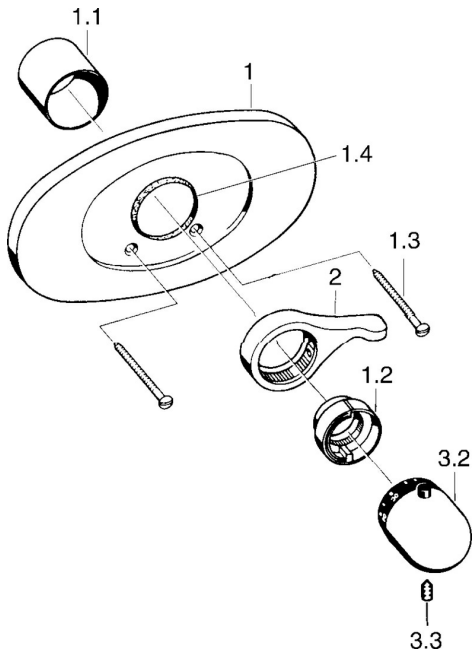

EAN: 4015474608665
static.hansa.com/08639105

Spare parts

SP08639105

	Name	Code
1	Cover flange Chrome	59910039
1.1	Cover sleeve	59904502
1.2	Temperature adjustment limiter Chrome	59906355
1.2	Temperature adjustment limiter Edelmessing	59906926
1.3	Screw, M5x65 Chrome	59904847
1.3	Screw, M5x65 White Discontinued	59906672
1.4	Ring Black	59911154
2	Lever Chrome	59905722
2	Lever Aranja Discontinued	59910312
2	Lever White Discontinued	59906138
2	Lever Chrome/Satin Discontinued	59906135
3.2	Temperature control handle Chrome	59910304
3.2	Temperature control handle Chrome/Satin Discontinued	59910305
3.2	Temperature control handle White Discontinued	59910306
3.3	Screw, M6x9.5	59901609