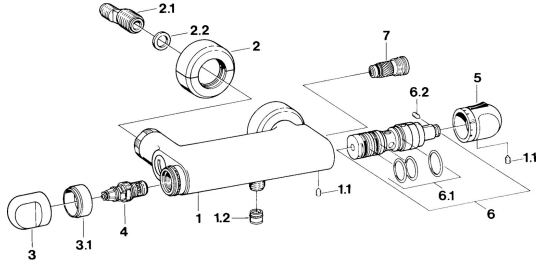

EAN: 4015474605169
static.hansa.com/08520105

Spare parts

SP08520105

| | Name | Code |
|-----|--|----------|
| 1.1 | Screw, M6x9.5 | 59901609 |
| 1.2 | Non-return valve | 59905714 |
| 2 | Cover flange pair Chrome Discontinued | 59911022 |
| 2.1 | Eccentric connector, G3/4xG1/2, DN15 | 59910254 |
| 2.2 | Retaining ring, 23.9x15.2x2 | 59902689 |
| 3 | Handle Chrome Discontinued | 59910211 |
| 4 | Headpart, G1/2 | 59905114 |
| 5 | Temperature control handle Chrome Discontinued | 59910273 |
| 6 | Thermostatic cartridge Discontinued | 59906401 |
| 6.1 | O-ring, d 27x2 | 59901532 |
| 6.2 | Screw, M4x4 | 59901027 |
| 7 | Non-return valve | 59901610 |