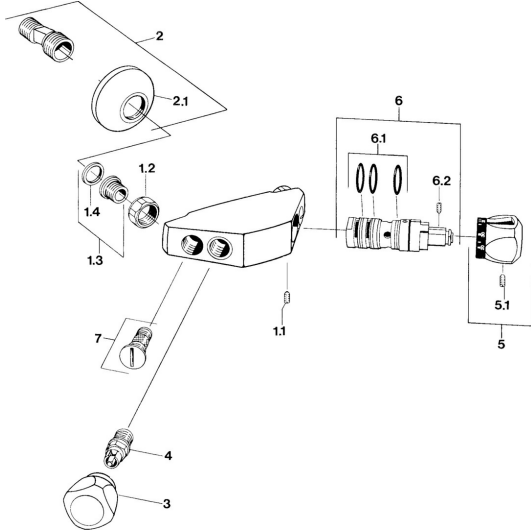

EAN: 4057304013775
static.hansa.com/08400101

Spare parts

SP08400101

	Name	Code
1.1	Screw, M6x9.5	59901609
1.2	Connection nut, G3/4, AF30	59902230
1.3	Seat, G1/2, L, WAF10	59904618
1.4	Retaining ring, 23.9x15.2x2	59902689
2.1	Cover flange Chrome	59904796
4	Headpart, G1/2	59901015
5.1	Screw, M6x9.5	59901609
6	Thermostatic cartridge Discontinued	59906401
6.1	O-ring, d 27x2	59901532
6.2	Screw, M4x4	59901027
7	Non-return valve	59901610