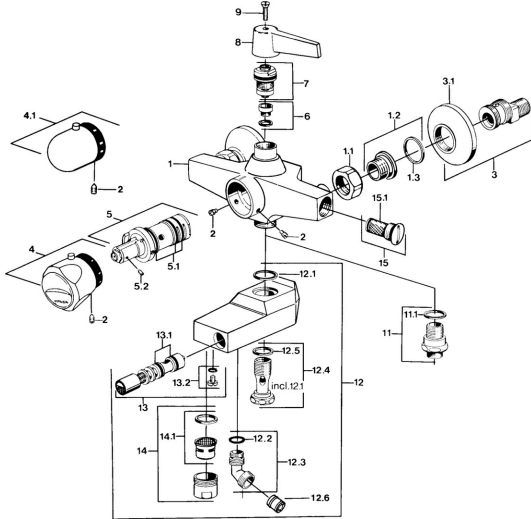

## Spare parts

### SP08352201

	Name	Code
1.1	Connection nut, G3/4, AF30	59902230
1.2	Seat, G1/2, L, WAF10	59904618
1.3	Retaining ring, 23.9x15.2x2	59902689
2	Screw, M6x9.5	59901609
3	Eccentric coupling with stop valves and cover plates, G1/2xG3/4 Chrome	59902034
3.1	Cover flange Chrome	59904796
4	Temperature control handle Chrome <b>Discontinued</b>	59906965
4.1	Temperature control handle Chrome	59910304
5	Thermostatic cartridge <b>Discontinued</b>	59901608
5.1	O-ring, d 27x2	59901532
5.2	Screw, M4x4	59901027
6	Seat, DN15, R1/2	59904616
7	Headpart, G1/2, DN 15	59901530
12.2	O-ring, 12.37x2.65 <b>Discontinued</b>	59902340
12.5	Gasket, 25x21x1.5 <b>Discontinued</b>	59902318
12.6	Non-return valve	59905714
14	Aerator, M28x1 C Chrome	59902088
14.1	Aerator, M28x1 C <b>Discontinued</b>	59902089
15	Non-return valve	59901610
15.1	Strainer <b>Discontinued</b>	59901638
N.I.	Thermostatic cartridge <b>Discontinued</b>	59901668