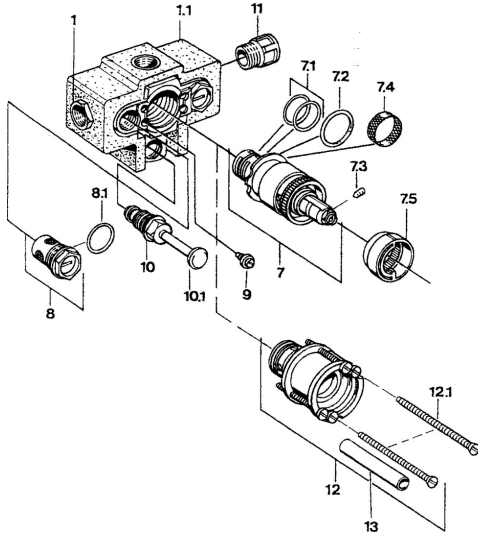

EAN: 4015474604292
static.hansa.com/08100100

Spare parts

SP08100100

	Name	Code
7	Thermostatic cartridge, G1/2	59904501
7.1	O-ring, d 27x2	59901532
7.2	O-ring, 35x2.5	59905020
7.3	Screw, M4x4	59901027
7.4	Strainer, 0.16 mm Discontinued	59905036
7.5	Temperature adjustment limiter Chrome	59906355
8	Shut-off valve Discontinued	59910325
9	Screw, M6	59901641
10	Diverter Chrome	59910900
10.1	Push button Chrome	59904828
10.2	Sealing kit	59904791
12.1	Screw, M5x105 Chrome Discontinued	59901639