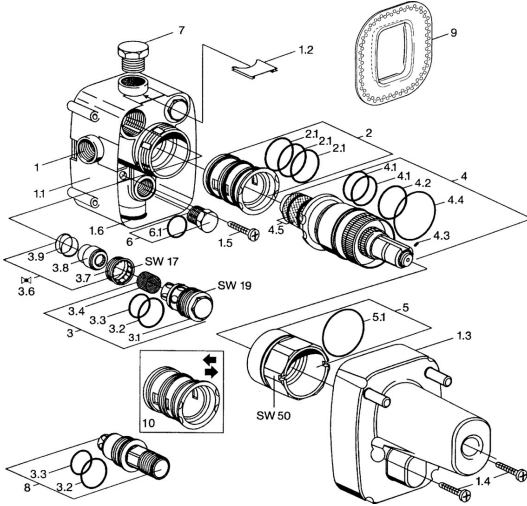

## Spare parts

### SP08080190

	Name		Code
1.1	Installation box <span style="background-color: #cccccc;">Discontinued</span>		59912379
1.1	Installation box <span style="background-color: #cccccc;">Discontinued</span>		59911500
1.2	Plug <span style="background-color: #cccccc;">Discontinued</span>		59911501
1.3	Protective cap <span style="background-color: #cccccc;">Discontinued</span>		59912380
1.3	Protective cap <span style="background-color: #cccccc;">Discontinued</span>		59911502
1.4	Screw, M5x25 <span style="background-color: #cccccc;">Discontinued</span>		59911503
1.5	Screw, 5.5x33 <span style="background-color: #cccccc;">Discontinued</span>		59911504
1.6	Form sealing <span style="background-color: #cccccc;">Discontinued</span>		59911505
2	Adapter		59911514
2.1	O-ring, d 40x2		59911507
3	Maintenance set, (-2003)		59911508
3.2	O-ring, d 25x2.5		59905053
3.3	O-ring, d 23x1		59911509
3.4	Strainer		59911510
3.6	Shut-off valve		59911511
4	Thermostatic cartridge, G1/2		59904501
4.1	O-ring, d 27x2		59901532
4.2	O-ring, 35x2.5		59905020
4.3	Screw, M4x4		59901027
4.5	Strainer, 0.16 mm <span style="background-color: #cccccc;">Discontinued</span>		59905036
5	Eye screw, M52x1, SW 50		59911516
5.1	O-ring, 50.52x1.78		59906841
6	Plug <span style="background-color: #cccccc;">Discontinued</span>		59905012
6.1	O-ring, d 18x2		59901422
7	Plug, G1/2		59905013
8	Flush connector <span style="background-color: #cccccc;">Discontinued</span>		59911419
8	Flush connector <span style="background-color: #cccccc;">Discontinued</span>		59912254
9	Gasket ring		59911418
10	Adapter, H/C reversed <span style="background-color: #cccccc;">Discontinued</span>		59911430
N.I.	Tool		59914066
N.I.	Raising kit, 35 mm		59911438
N.I.	Seat		59912229
N.I.	Maintenance set, (2003-)		59694623