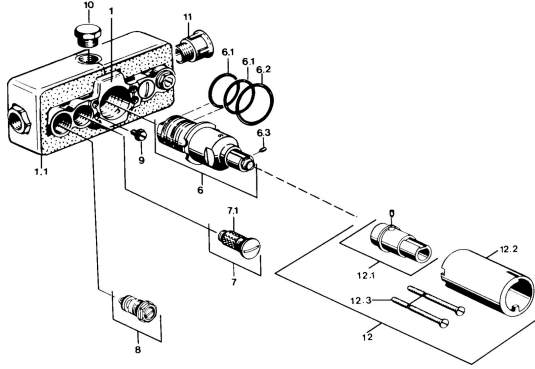

## Spare parts

### SP08040100

	Name	Code
6	Thermostatic cartridge, G1/2	59901640
6.1	O-ring, d 27x2	59901532
6.2	O-ring, 35x2.5	59905020
6.3	Screw, M4x4	59901027
6.4	Sealing kit	59910656
7	Non-return valve	59901610
7.1	Strainer <span style="background-color: #cccccc; padding: 2px;">Discontinued</span>	59901638
8	Shut-off valve	59901644
9	Screw, M6	59901641
10	Plug, G1/2	59905013
12	Raising kit, 35 mm Chrome	59901607
N.I.	Thermostatic cartridge, H/C reversed	59901940