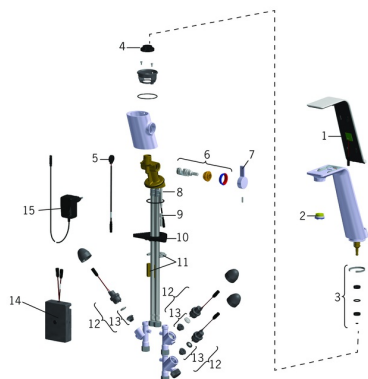

EAN: 4015470030439
static.hansa.com/07772203
Spare parts

SP07772203

	Name	Code
01	Cover full	59914446
02	Aerator and key, M24x1 STD CC S	59914143
03	Bearing kit for spout Discontinued	59914447
04	Spout overturning stopper Discontinued	59914448
05	Electronic casing Discontinued	59914449
06	Temperature adjustment spindle Discontinued	59914450
07	Lever Discontinued	59914451
08	Fixing screw, M6x65 Discontinued	59914259
09	Extension screw kit, M6 Discontinued	59914175
10	Supporting plate	59910008
11	Fixing plates with nuts	59914132
12	Pilot valve, 3 V	59914338
13	Membrane for solenoid valve	1006500V
13	Membrane Discontinued	59914126
14	Control unit	59914452
15	Power supply, 230/12 V, 500 mA	64490100