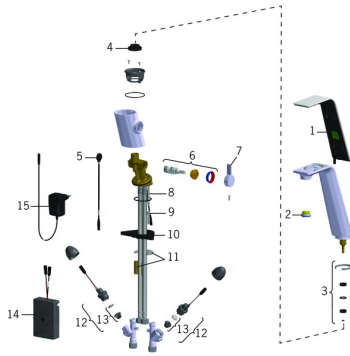

EAN: 4015470030422
static.hansa.com/07762203

Spare parts

SP07762203

	Name	Code
01	Cover full	59914446
02	Aerator and key, M24x1 STD CC S	59914143
03	Bearing kit for spout Discontinued	59914447
04	Spout overturning stopper Discontinued	59914448
05	Electronic casing Discontinued	59914449
06	Temperature adjustment spindle Discontinued	59914450
07	Lever Discontinued	59914451
08	Fixing screw, M6x65 Discontinued	59914259
09	Extension screw kit, M6 Discontinued	59914175
10	Supporting plate	59910008
11	Fixing plates with nuts	59914132
12	Pilot valve, 3 V	59914338
13	Membrane for solenoid valve	1006500V
13	Membrane Discontinued	59914126
14	Control unit	59914452
15	Power supply, 230/12 V, 500 mA	64490100