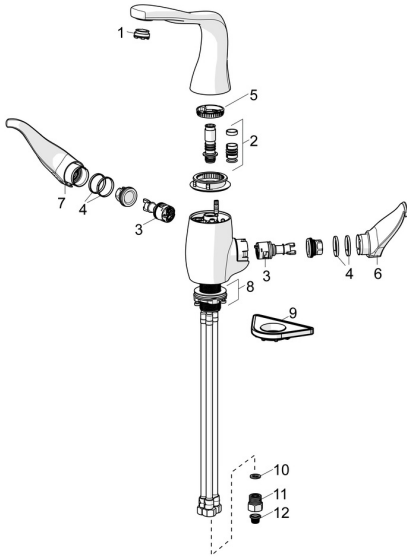

EAN: 4057304005534
static.hansa.com/07442203

Spare parts

SP07442203

	Name	Code
01	Aerator and key, M24x1 STD CC S	59914143
02	Sealing kit for spout	59914266
03	Cartridge	59914503
04	Bearing ring Discontinued	59914504
05	Limiter Discontinued	59914506
06	Temperature control handle Chrome Discontinued	59914507
07	Flow control handle Chrome Discontinued	59914508
08	Fixing set Discontinued	59914509
09	Supporting plate	59910008
10	Gasket, 8x14.3x2	59914087
11	One-way valve with litter screen Chrome	59914086
12	Litter filters	59914085