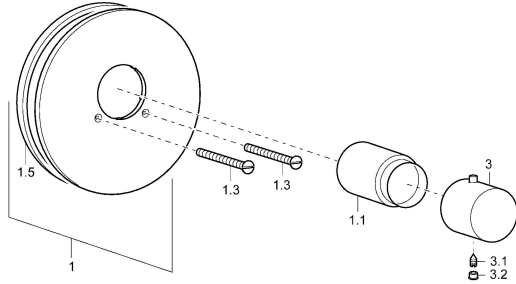

EAN: 4015474249721
static.hansa.com/06659105

Spare parts

SP06659105

	Name	Code
1	Cover plate, d 188 mm Chrome	59912124
1.1	Covering cap Chrome Discontinued	59912540
1.3	Screw, M5x65 Chrome	59904847
3	Temperature control handle, (2011-) Chrome	59913497
3.1	Screw, M6x9.5	59901609
3.2	Cover plug Chrome	59911840
N.I.	Raising kit, 35 mm	59912459