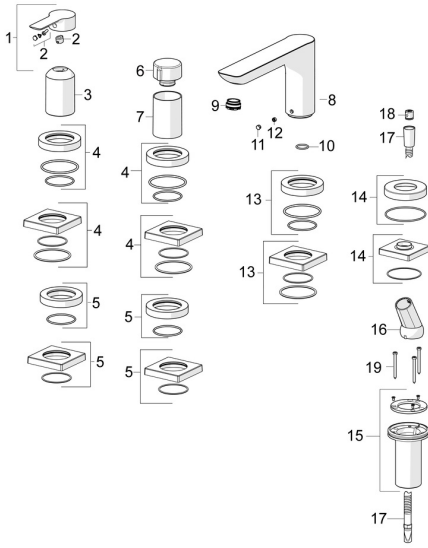

EAN: 4057304014529
static.hansa.com/06442473

Spare parts

SP06442473

	Name	Code
01	Lever Chrome	1004277V
02	Symbol plug	59914573
03	Cover sleeve Chrome	59914572
04	Cover plate, d 72 mm, for Compact Chrome	59914667
04	Cover flange, 75x75 mm Chrome	59914213
05	Cover flange, 75x75 mm Chrome	59914214
05	Cover plate, d 72 mm Chrome	59914668
06	Flow control handle Chrome	59914669
07	Cover sleeve Chrome	59914671
08	Spout, L=180	59913736
09	Aerator, M24x1 D, CC	59913720
10	O-ring, d 18x2	59913291
11	Cover plug Chrome	59911840
12	Screw, M6x9.5	59901609
13	Cover flange, 75x75 mm Chrome Discontinued	59914211
13	Cover plate, d 72 mm Chrome Discontinued	59913278
14	Cover plate, d 72 mm Chrome	59914672
14	Cover flange, 75x75 mm Chrome	1003885V
15	Passing-through bushing	59914673
16	Holder Chrome	59912282
17	Shower hose, L=1750, G1/2-M12x1 Chrome	59912281
18	Non-return valve	59905714
19	Screw, M4x45	59912291