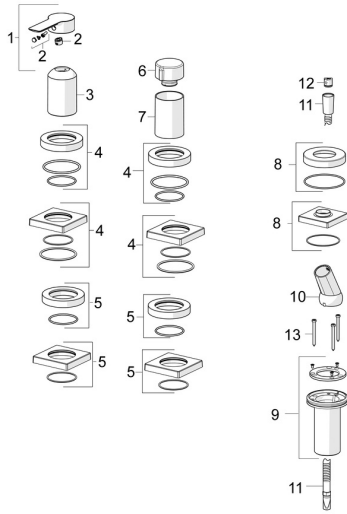

EAN: 4057304014604
static.hansa.com/06439473

Spare parts

SP06439473

	Name	Code
01	Lever Chrome	1004277V
02	Symbol plug	59914573
03	Cover sleeve Chrome	59914572
04	Cover plate, d 72 mm, for Compact Chrome	59914667
04	Cover flange, 75x75 mm Chrome	59914213
05	Cover plate, d 72 mm Chrome	59914668
05	Cover flange, 75x75 mm Chrome	59914214
06	Flow control handle Chrome	59914669
07	Cover sleeve Chrome	59914671
08	Cover flange, 75x75 mm Chrome	1003885V
08	Cover plate, d 72 mm Chrome	59914672
09	Passing-through bushing	59914673
10	Holder Chrome	59912282
11	Shower hose, L=1750, G1/2-M12x1 Chrome	59912281
12	Non-return valve	59905714
13	Screw, M4x45	59912291