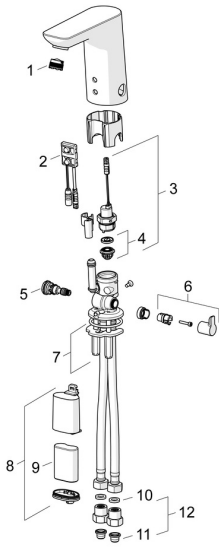

## Spare parts

### SP06152211

	Name	Code
01	Aerator, M18.5x1, Tj	59913366
02	Sensor, 6 V <b>Discontinued</b>	59914093
02	Sensor, 6/9/12 V, Bluetooth	59914567
03	Solenoid valve, 6 V	59914091
04	Membrane for solenoid valve	1006500V
04	Membrane support ring <b>Discontinued</b>	59914090
05	Temperature regulator	59914193
06	Temperature control handle Chrome	59914108
07	Fixing plates with nuts	59914132
08	Battery casing, 2CR5 6 V	59914088
09	Battery, 2CR5 6 V	59911670
10	Gasket, 8x14.3x2	59914087
11	Litter filters	59914085
12	One-way valve with litter screen Chrome	59914086
N.I.	Limiter	59914106