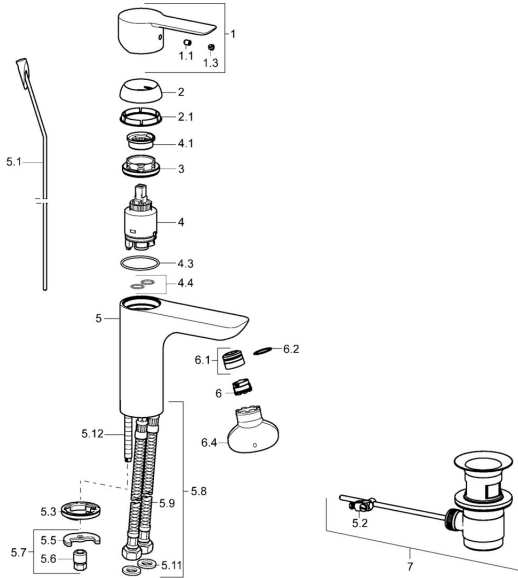

EAN: 4015474248069
static.hansa.com/06092203

Spare parts

SP06092203

	Name	Code
1	Lever Chrome	59913650
1.1	Screw, M5x8, SW2.5	59904755
1.3	Symbol plug Grey	59912112
2	Covering cap, 33x3 mm Chrome	59912504
2.1	Gasket, 45x35.5x5.4	59913651
3	Tightening nut, M40x1	1003409V
4	Cartridge, 3.5 Eco	59912324
4	Cartridge, 3.5 Classic	59913075
4.1	Temperature adjustment limiter	59912325
4.3	O-ring, d 28.24x2.62 Discontinued	59912590
4.4	O-ring, d 10.10x1.60 Discontinued	59905072
5.1	Pop-up operating rod Chrome	59913652
5.2	Swivel joint	59904624
5.3	Bottom seal	59914591
5.5	Fixing plate	59904765
5.6	Screw, M8x1, SW13	59904766
5.7	Fixing set	59910749
5.8	Flexible pipe, L=430, G3/8-M10x1 RH Discontinued	59913213
5.9	Flexible pipe, L=430, G3/8-M10x1	59912515
5.10	O-ring, d 7.65x1.78	59902337
5.11	Gasket, 9.5x14.4x2	59912551
5.12	Fixing screw, M8x1, L=140	59912474
6	Aerator, M18.5x1, TJ	59913366
6.1	Fitting ring for aerator Chrome	59913654
6.4	Key for aerator, M18.5	59913367
7	Pop-up waste Chrome	59911441
N.I.	Key, SW30/34	59912108