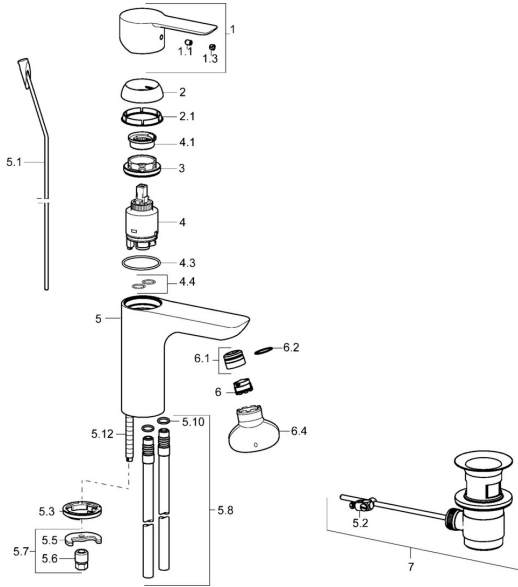

EAN: 4015474251908
static.hansa.com/06092103

Spare parts

SP06092103

	Name	Code
1	Lever Chrome	59913650
1.1	Screw, M5x8, SW2.5	59904755
1.3	Symbol plug Grey	59912112
2	Covering cap, 33x3 mm Chrome	59912504
2.1	Gasket, 45x35.5x5.4	59913651
3	Tightening nut, M40x1	1003409V
4	Cartridge, 3.5 Eco	59912324
4	Cartridge, 3.5 Classic	59913075
4.1	Temperature adjustment limiter	59912325
4.3	O-ring, d 28.24x2.62 Discontinued	59912590
4.4	O-ring, d 10.10x1.60 Discontinued	59905072
5.1	Pop-up operating rod Chrome	59913652
5.2	Swivel joint	59904624
5.3	Bottom seal	59914591
5.5	Fixing plate	59904765
5.6	Screw, M8x1, SW13	59904766
5.7	Fixing set	59910749
5.8	Coupling pipe, L=430, M10x1	59912550
5.10	O-ring, 9x2	59905095
5.12	Fixing screw, M8x1, L=140	59912474
6	Aerator, M18.5x1, TJ	59913366
6.1	Fitting ring for aerator Chrome	59913654
6.4	Key for aerator, M18.5	59913367
7	Pop-up waste Chrome	59911441
N.I.	Key, SW30/34	59912108