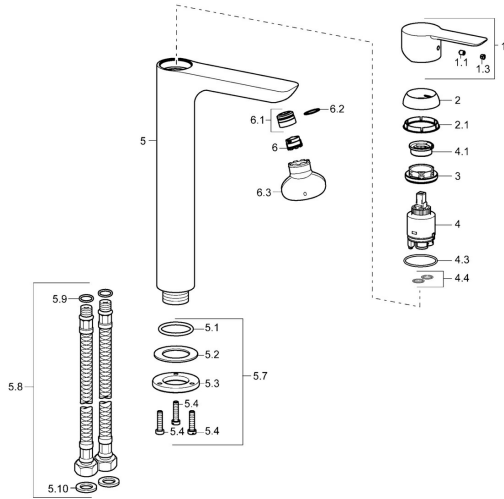

## Spare parts

### SP06032203

	Name	Code
1	Lever Chrome	59913650
1.1	Screw, M5x8, SW2.5	59904755
1.3	Symbol plug Grey	59912112
2	Covering cap, 33x3 mm Chrome	59912504
2.1	Gasket, 45x35.5x5.4	59913651
3	Tightening nut, M40x1	1003409V
4	Cartridge, 3.5 Eco	59912324
4	Cartridge, 3.5 Classic	59913075
4.1	Temperature adjustment limiter	59912325
4.3	O-ring, d 28.24x2.62 <span style="background-color: #cccccc;">Discontinued</span>	59912590
4.4	O-ring, d 10.10x1.60 <span style="background-color: #cccccc;">Discontinued</span>	59905072
5.1	O-ring, d 36.09x d 3.53	59913396
5.7	Fixing set	59913371
5.8	Flexible pipe, L=590, G3/8-M10x1 <span style="background-color: #cccccc;">Discontinued</span>	59913166
5.9	O-ring, d 7.65x1.78	59902337
5.10	Gasket, 9.5x14.4x2	59912551
6	Aerator, M18.5x1, TJ	59913366
6.1	Fitting ring for aerator Chrome	59913654
6.3	Key for aerator, M18.5	59913367
N.I.	Key, SW30/34	59912108