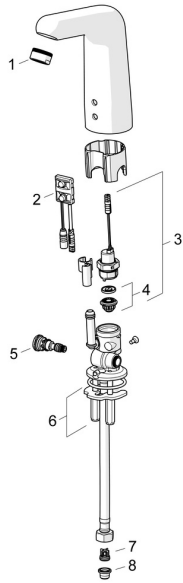

EAN: 4057304005008
static.hansa.com/05682029
Spare parts

SP05682029

	Name	Code
01	Aerator, M24x1 STD HC, 6 l/min Laminar Chrome	59914068
02	Sensor, 6/9/12 V, Bluetooth	59914567
03	Solenoid valve, 6 V	59914091
04	Membrane for solenoid valve	1006500V
04	Membrane support ring Discontinued	59914090
05	Temperature regulator	59914089
06	Fixing plates with nuts	59914132
07	Non-return valve Discontinued	59914569
08	Litter filters	59914085