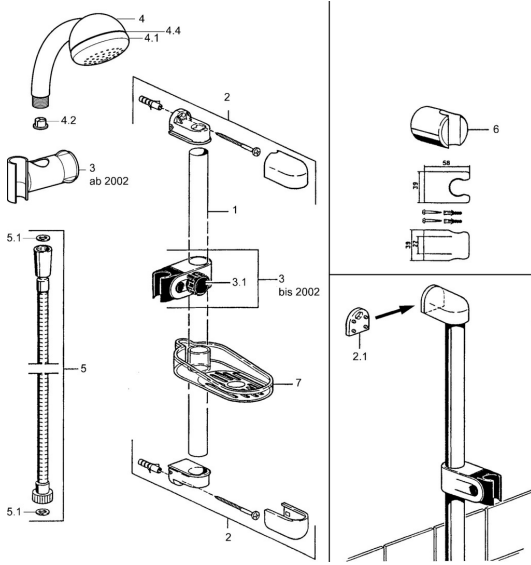

EAN: 4015474062160
static.hansa.com/04780260

Spare parts

SP04780260

	Name		Code
2	Wall hanger	Discontinued	59911859
2.1	Spacer sleeve	Discontinued	59911860
3	Slide for shower rail Chrome	Discontinued	59906763
3.1	Knob Chrome	Discontinued	59910553
4.1	Inner part	Discontinued	59911439
4.2	Strainer		59906859
5	Shower hose, L=1250 Chrome	Discontinued	59911863
5	Shower hose	Discontinued	59911862
5.1	Gasket ring, d 21x12x2		59912304
6	Hand shower holder		59911864
7	Soap tray	Discontinued	59911861