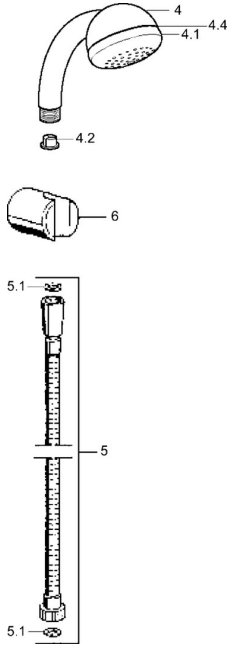

EAN: 4015474062207
static.hansa.com/04680260

Spare parts

SP04680260

	Name	Code
4.1	Inner part Discontinued	59911439
4.2	Strainer	59906859
5	Shower hose, L=1250 Chrome Discontinued	59911863
5.1	Gasket ring, d 21x12x2	59912304
6	Hand shower holder	59911864