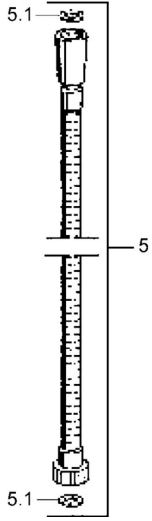

EAN: 4015474062191
static.hansa.com/04680200

Spare parts

SP04680200

	Name		Code
5	Shower hose, L=1250 Chrome	Discontinued	59911863
5.1	Gasket ring, d 21x12x2		59912304
6	Hand shower holder		59911864