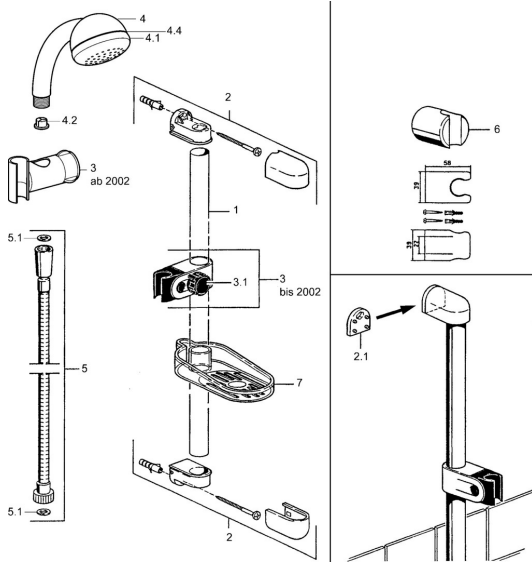

## Spare parts

### SP04670260

	Name	Code
2	Wall hanger <b>Discontinued</b>	59911859
2.1	Spacer sleeve <b>Discontinued</b>	59911860
3	Slide for shower rail Chrome <b>Discontinued</b>	59906763
3.1	Knob Chrome <b>Discontinued</b>	59910553
4.1	Inner part <b>Discontinued</b>	59911439
4.2	Strainer	59906859
5	Shower hose, L=1250 Chrome <b>Discontinued</b>	59911863
5.1	Gasket ring, d 21x12x2	59912304
6	Hand shower holder	59911864
7	Soap tray <b>Discontinued</b>	59911861