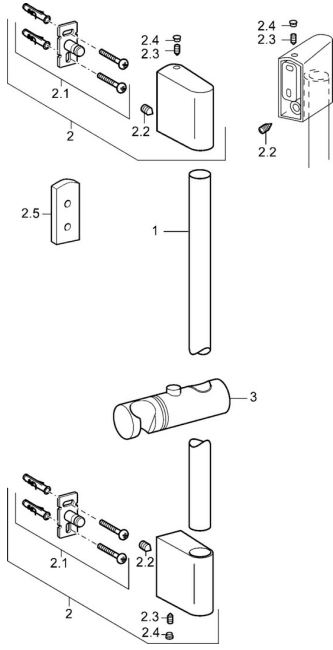

## Spare parts

### SP04550200

	Name	Code
2	Wall bracket Chrome	59913177
2.1	Fixing set	59913178
2.2	Screw, M5x8, SW2.5	59904755
2.3	Screw, M5x6, SW2.5	59912617
2.4	Cover plug Chrome	59911840
2.5	Spacer ring	59913179
3	Slide for shower rail, d 18 mm Chrome	59912781