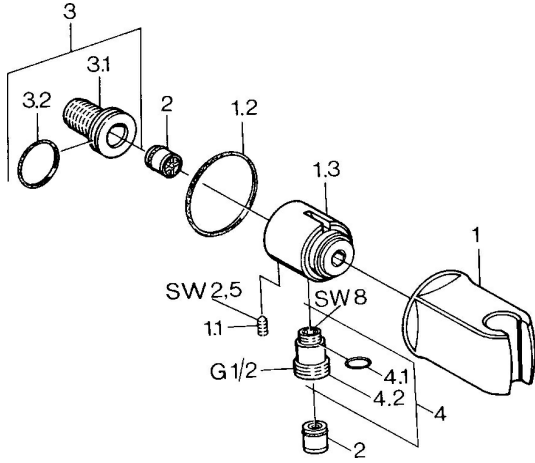

EAN: 4015474672406
static.hansa.com/04460100

Spare parts

SP04460100

	Name	Code
1	Hand shower holder Chrome Discontinued	59911230
1.1	Screw, M6x9 Discontinued	59911237
1.2	Gasket Discontinued	59911238
2	Non-return valve	59905714
3	Connection nipple, G1/2	59911229
3.2	O-ring, d 25x2.5	59905053
4	Connector	59906277
4.1	O-ring, d 11x1.5 Discontinued	59911253