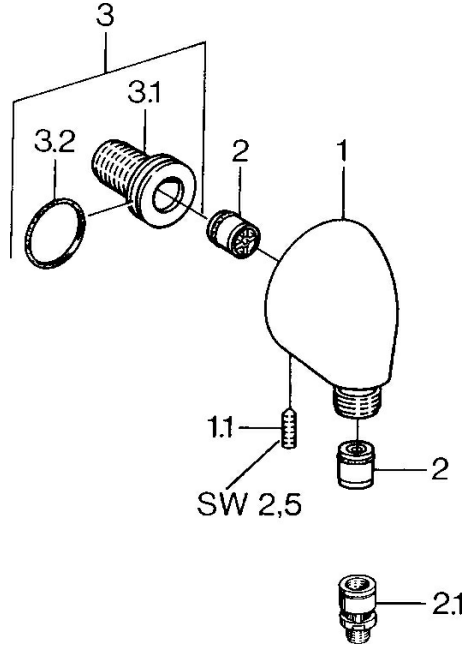

EAN: 4015474672321
static.hansa.com/04420100

Spare parts

SP04420100

	Name	Code
1.1	Screw, M6x20	59911228
2	Non-return valve	59905714
2.1	Vacuum breaker, DN15	59911330
3	Connection nipple, G1/2	59911229
3.2	O-ring, d 25x2.5	59905053