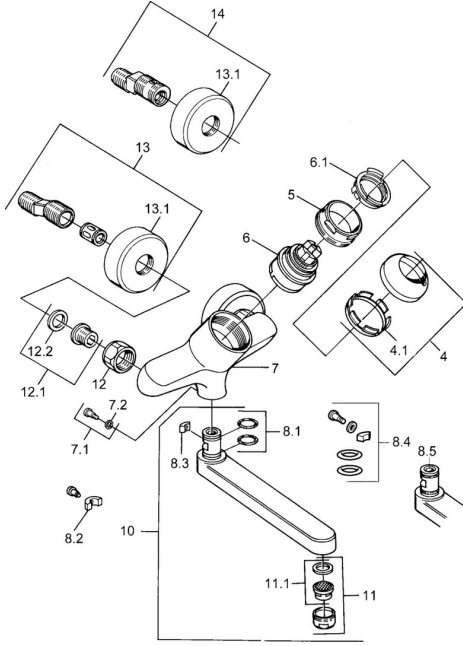

EAN: 4015474016989
static.hansa.com/03692100

Spare parts

SP03692100

	Name	Code
1	Lever, 99 mm, red/blue Chrome Discontinued	59913769
1	Lever, L=99 mm, (-2011) Chrome	59913768
1	Lever, L=138 mm Chrome Discontinued	59913770
4	Covering cap Chrome	59906563
4.1	Fixing sleeve	59906695
5	Eye screw, M50x1, SW45	59904775
6	Cartridge, 4.8 eco	59904601
6.1	Hot water limiter	59904759
7.1	Fixing screw, M6x12, AF2.5	59904804
8.1	O-ring, d 15x2.5	59910423
8.2	Screw, M6x10, 2,5	59911435
8.2	Limiter	59910421
8.3	Limiter	59910422
10	Spout, L=235 Chrome	59910417
10	Spout, L=145 Chrome	59911380
10	Spout, L=170 Chrome	59911183
10	Spout, L=96 Chrome	59910419
11	Aerator, M24x1 STD HC A Chrome	59902366
11.1	Aerator, M22/24 A	59902081
12	Connection nut, G3/4, AF30	59902230
12.1	Seat, G1/2, L, WAF10	59904618
12.2	Retaining ring, 23.9x15.2x2	59902689
13	Eccentric Chrome Discontinued	59906601
N.I.	Emptying valve	59912483