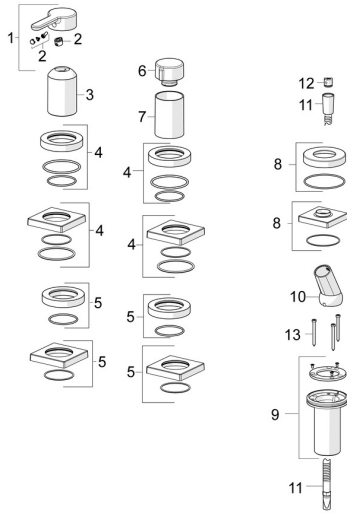

EAN: 4057304014642
static.hansa.com/03419473

Spare parts

SP03419473

	Name	Code
01	Lever Chrome	1004279V
02	Symbol plug	59914573
03	Cover sleeve Chrome	59914572
04	Cover plate, d 72 mm, for Compact Chrome	59914667
04	Cover flange, 75x75 mm Chrome	59914213
05	Cover plate, d 72 mm Chrome	59914668
05	Cover flange, 75x75 mm Chrome	59914214
06	Flow control handle Chrome	59914669
07	Cover sleeve Chrome	59914671
08	Cover flange, 75x75 mm Chrome	1003885V
08	Cover plate, d 72 mm Chrome	59914672
09	Passing-through bushing	59914673
10	Holder Chrome	59912282
11	Shower hose, L=1750, G1/2-M12x1 Chrome	59912281
12	Non-return valve	59905714
13	Screw, M4x45	59912291