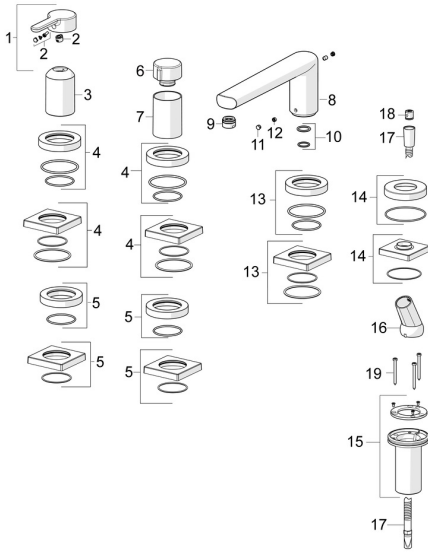

EAN: 4057304014567
static.hansa.com/03402473

Spare parts

SP03402473

	Name	Code
01	Lever Chrome	1004279V
02	Symbol plug	59914573
03	Cover sleeve Chrome	59914572
04	Cover plate, d 72 mm, for Compact Chrome	59914667
04	Cover flange, 75x75 mm Chrome	59914213
05	Cover flange, 75x75 mm Chrome	59914214
05	Cover plate, d 72 mm Chrome	59914668
06	Flow control handle Chrome	59914669
07	Cover sleeve Chrome	59914671
08	Spout, L=240	59912829
09	Aerator, M24x1 D Chrome	59911829
10	O-ring, d 18x2	59913291
11	Cover plug Chrome	59911840
12	Screw, M6x9.5	59901609
13	Cover flange, 75x75 mm Chrome	59914209
13	Cover flange Chrome	59913450
14	Cover flange, 75x75 mm Chrome	1003885V
14	Cover plate, d 72 mm Chrome	59914672
15	Passing-through bushing	59914673
16	Holder Chrome	59912282
17	Shower hose, L=1750, G1/2-M12x1 Chrome	59912281
18	Non-return valve	59905714
19	Screw, M4x45	59912291