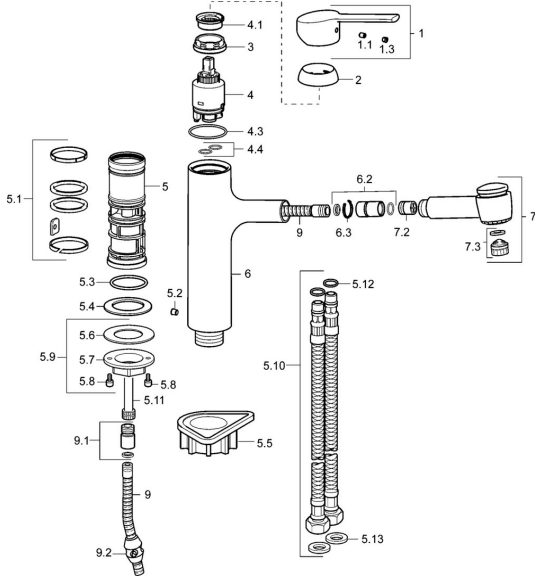

EAN: 4015474263192
static.hansa.com/03382273

Spare parts

SP03382273

	Name	Code
1	Lever, (2013-) Chrome	59913991
1.1	Screw, M5x8, SW2.5	59904755
1.3	Cover plug Chrome	59913762
2	Covering cap, 33x3 mm Chrome	59912504
3	Tightening nut, M37x1, AF30 Discontinued	59912111
4	Cartridge, 3.5 Eco	59912324
4	Cartridge, 3.5 Classic	59913075
4.1	Temperature adjustment limiter	59912325
4.3	O-ring, d 28.24x2.62 Discontinued	59912590
4.4	O-ring, d 10.10x1.60 Discontinued	59905072
5.1	Sealing kit	59913313
5.2	Screw, M6x0.75 Discontinued	59913314
5.3	O-ring, 35x2.5	59905020
5.4	Gasket, 48x33.5x2	59902283
5.5	Supporting plate	59910008
5.9	Fixing set	59913479
5.10	Flexible pipe, M18x1,G3/8, L=650	59914036
5.11	Coupling pipe, M14x1, L=220 Discontinued	59914041
5.12	O-ring, 6x1.4	59913266
5.13	Gasket, 9.5x14.4x2	59912551
6	Spout Chrome Discontinued	59914040
6.2	Connection nipple	59914029
7	Pull-out spout Chrome	59914034
7.2	Non-return valve, DN8	59914030
7.3	Aerator, M22/M24 B	59905901
9	Hose, L=1400	59914032
9.1	Conversion nipple	59914028
9.2	Counterbalance	59914039
N.I.	Aerator, M18.5x1 HC T J B, (2018-)	59914031