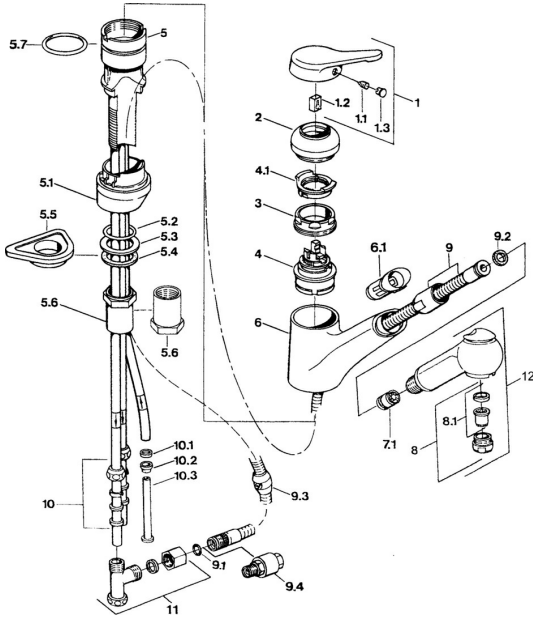

EAN: 4015474650534
static.hansa.com/03361131

Spare parts

SP03361131

	Name	Code
1	Lever Chrome Discontinued	59910346
1.1	Screw, M5x8, SW2.5	59904755
1.2	Bushing	59904778
1.3	Plug, hot/cold	59906705
2	Covering cap Chrome Discontinued	59910329
2	Covering cap Edelmessing Discontinued	59910334
3	Fixing screw, M50x1, SW45	59904890
4	Cartridge, 4.8 eco	59904601
4.1	Hot water limiter	59904759
5.1	Support ring White Discontinued	59910386
5.1	Support ring Mocha Discontinued	59910385
5.1	Support ring Chrome Discontinued	59910384
5.2	O-ring, d 38x3.5	59910236
5.3	Gasket, 48x33.5x2	59902283
5.4	Bearing ring	59904893
5.5	Supporting plate	59910008
5.6	Raising kit Discontinued	59902707
5.6	Screw, R1 Discontinued	59904894
5.7	O-ring, 47.29x2.62 Discontinued	59906351
6	Spout Chrome Discontinued	59910391
6.1	Passing-through bushing Discontinued	59910630
7.1	Non-return valve	59905714
8	Aerator, M24x1 A, low pressure Chrome	59902692
8	Aerator, M24x1 White	59905527
8.1	Aerator, M22/24, ND	59901553
9	Hose, L=1500, G1/2-M14x1 Chrome	59905067
9.1	O-ring, d 7.65x1.78	59902337
9.2	Gasket, 18.5/12x2 Discontinued	59905070
9.3	Counterbalance	59905891
9.4	Nipple Discontinued	59910801
10	Fitting nut	59904969
10.1	Sealing kit, 14.9x8.5x1	59902352
10.2	Sealing kit, 10x8	59902272
10.3	Hose	59902151
11	T-connector Discontinued	59910798
12	Hand shower Chrome Discontinued	59910401