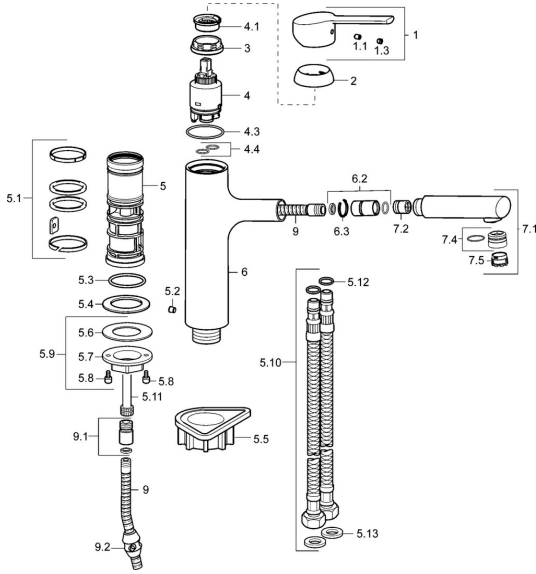

EAN: 4015474263185
static.hansa.com/03342273

Spare parts

SP03342273

	Name	Code
1	Lever, (2013-) Chrome	59913991
1.1	Screw, M5x8, SW2.5	59904755
1.3	Cover plug Chrome	59913762
2	Covering cap, 33x3 mm Chrome	59912504
3	Tightening nut, M37x1, AF30 Discontinued	59912111
4	Cartridge, 3.5 Eco	59912324
4	Cartridge, 3.5 Classic	59913075
4.1	Temperature adjustment limiter	59912325
4.3	O-ring, d 28.24x2.62 Discontinued	59912590
4.4	O-ring, d 10.10x1.60 Discontinued	59905072
5.1	Sealing kit	59913313
5.2	Screw, M6x0.75 Discontinued	59913314
5.3	O-ring, 35x2.5	59905020
5.4	Gasket, 48x33.5x2	59902283
5.5	Supporting plate	59910008
5.9	Fixing set	59913479
5.10	Flexible pipe, M18x1,G3/8, L=650	59914036
5.11	Coupling pipe, M14x1, L=220 Discontinued	59914041
5.12	O-ring, 6x1.4	59913266
5.13	Gasket, 9.5x14.4x2	59912551
6	Spout Chrome Discontinued	59914040
6.2	Connection nipple	59914029
7.1	Pull-out spout Chrome	59914033
7.2	Non-return valve, DN8	59914030
7.4	Fitting ring for aerator Chrome	59913654
7.5	Aerator, M18.5x1 HC TJ B, (2018-)	59914031
9	Hose, L=1400	59914032
9.1	Conversion nipple	59914028
9.2	Counterbalance	59914039
N.I.	Key for aerator, M18.5	59913367