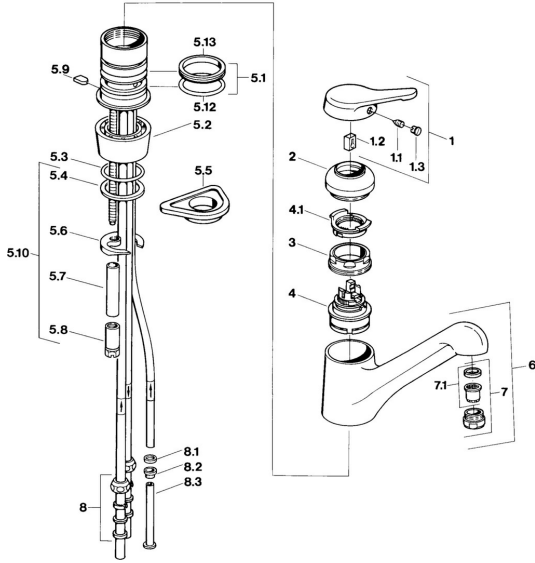

## Spare parts

### SP03121101

	Name	Code
1	Lever Chrome <b>Discontinued</b>	59910346
1.1	Screw, M5x8, SW2.5	59904755
1.2	Bushing	59904778
1.3	Plug, hot/cold	59906705
2	Covering cap Edelmessing <b>Discontinued</b>	59910334
2	Covering cap Chrome <b>Discontinued</b>	59910329
3	Fixing screw, M50x1, SW45	59904890
4	Cartridge, 4.8 eco	59904601
5.1	Sealing kit	59904891
5.2	Socket Chrome <b>Discontinued</b>	59910335
5.3	O-ring, d 38x3.5	59910236
5.4	Gasket, 48x33.5x2	59902283
5.5	Supporting plate	59910008
5.6	Fixing plate	59904765
5.8	Screw, M8x1, SW13	59904766
5.9	Retainer <b>Discontinued</b>	59905690
5.10	Fixing set	59910749
5.12	O-ring, 47.22x3.53 <b>Discontinued</b>	59911386
5.13	Gasket, 40.3x6	59911387
7	Aerator, M24x1 White	59905527
7	Aerator, M24x1 A, low pressure Chrome	59902692
7.1	Aerator, M22/24, ND	59901553
8	Fitting nut	59904969
8.1	Sealing kit, 14.9x8.5x1	59902352
8.2	Sealing kit, 10x8	59902272
8.3	Hose	59902151