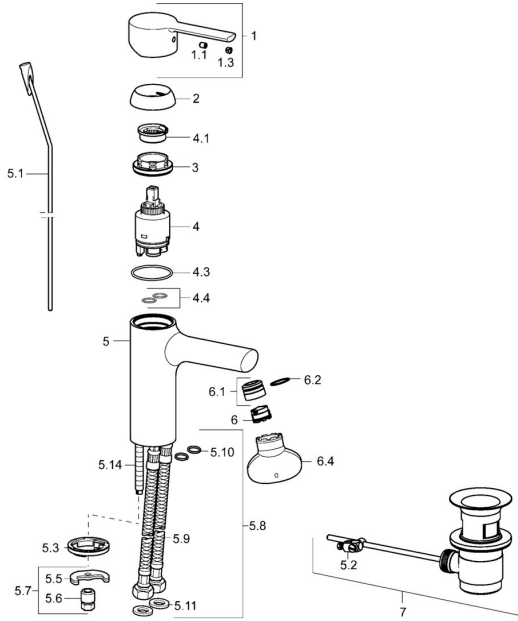

## Spare parts

### SP03092273

	Name	Code
1	Lever Chrome	59913761
1.1	Screw, M5x8, SW2.5	59904755
1.3	Cover plug Chrome	59913762
2	Covering cap, 33x3 mm Chrome	59912504
3	Tightening nut, M40x1	1003409V
4	Cartridge, 3.5 Eco	59912324
4	Cartridge, 3.5 Classic	59913075
4.1	Temperature adjustment limiter	59912325
4.3	O-ring, d 28.24x2.62 <b>Discontinued</b>	59912590
4.4	O-ring, d 10.10x1.60 <b>Discontinued</b>	59905072
5.1	Pop-up operating rod Chrome	59913652
5.2	Swivel joint	59904624
5.3	Bottom seal	59914591
5.5	Fixing plate	59904765
5.6	Screw, M8x1, SW13	59904766
5.7	Fixing set	59910749
5.8	Flexible pipe, L=430, G3/8-M10x1 RH <b>Discontinued</b>	59913213
5.9	Flexible pipe, L=430, G3/8-M10x1	59912515
5.10	O-ring, d 7.65x1.78	59902337
5.11	Gasket, 9.5x14.4x2	59912551
5.14	Fixing screw, M8x1, L=140	59912474
6	Aerator, M18.5x1, TJ	59913366
6.1	Fitting ring for aerator Chrome	59913654
6.4	Key for aerator, M18.5	59913367
7	Pop-up waste Chrome	59904620
N.I.	Key, SW30/34	59912108
N.I.	Cover flange, d 55 mm Chrome	59913471