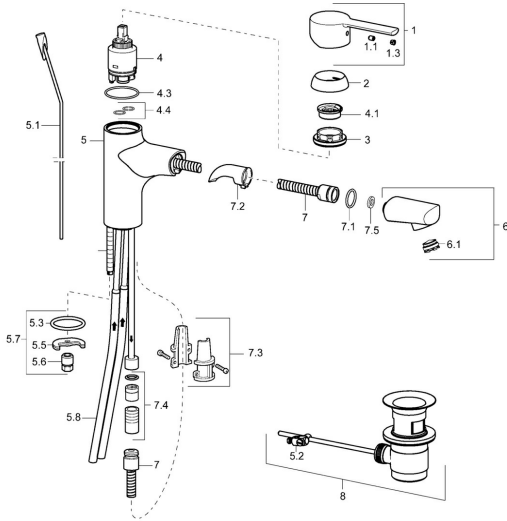

EAN: 4015474228504
static.hansa.com/03012173

Pièces de rechange

SP03012173

| | Nom | Code |
|------|-----------------------------------|----------|
| 1 | Levier Chrome | 59913761 |
| 1.1 | Vis, M5x8, SW2.5 | 59904755 |
| 1.3 | Butée de réglage Chrome | 59913762 |
| 2 | Chape, 33x3 mm Chrome | 59912504 |
| 3 | Écrou de maintien, M40x1 | 1003409V |
| 4 | Cartouche, 3.5 Eco | 59912324 |
| 4 | Cartouche, 3.5 Classic | 59913075 |
| 4.1 | Temperature adjustment limiter | 59912325 |
| 4.3 | Joint, d 28.24x2.62 Arrête | 59912590 |
| 4.4 | Joint, d 10.10x1.60 Arrête | 59905072 |
| 5.1 | Tirette de vidage Chrome | 59913652 |
| 5.2 | Joint | 59904624 |
| 5.3 | Joint, d 36.09x d 3.53 | 59913396 |
| 5.5 | Fixing plate | 59904765 |
| 5.6 | Vis, M8x1, SW13 | 59904766 |
| 5.7 | Ensemble de fixation | 59910749 |
| 5.8 | Tuyau Arrête | 59913764 |
| 6 | Bec extractible Chrome | 59912814 |
| 6.1 | Aérateur, M24x1 A, 8 l/min | 59913130 |
| 7 | Tuyau, L=1200, M15x1 | 59912815 |
| 7.1 | Joint, d 16x2 | 59906703 |
| 7.2 | Passage tablette | 59911625 |
| 7.3 | Retainer | 59906600 |
| 7.4 | Clapet anti-retour, M16x1/M14x1 | 59913418 |
| 7.5 | Joint, 9.5x14.4x2 | 59912551 |
| 8 | Vidage Chrome | 59904620 |
| N.I. | Clef, SW30/34 | 59912108 |
| N.I. | Clé pour aérateur, M24x1 | 59913134 |