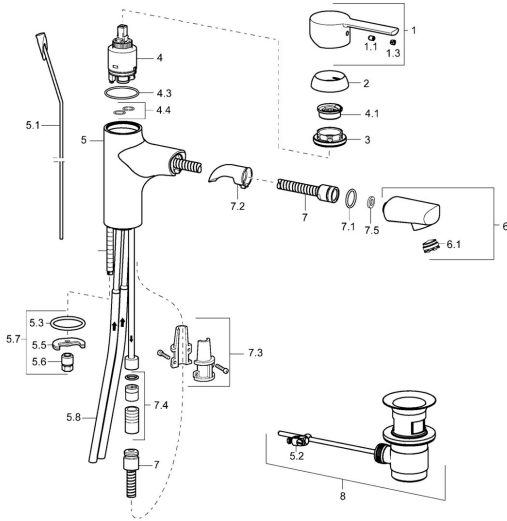

EAN: 4015474228504
static.hansa.com/03012173

Spare parts

SP03012173

	Name	Code
1	Lever Chrome	59913761
1.1	Screw, M5x8, SW2.5	59904755
1.3	Cover plug Chrome	59913762
2	Covering cap, 33x3 mm Chrome	59912504
3	Tightening nut, M40x1	1003409V
4	Cartridge, 3.5 Eco	59912324
4	Cartridge, 3.5 Classic	59913075
4.1	Temperature adjustment limiter	59912325
4.3	O-ring, d 28.24x2.62 Discontinued	59912590
4.4	O-ring, d 10.10x1.60 Discontinued	59905072
5.1	Pop-up operating rod Chrome	59913652
5.2	Swivel joint	59904624
5.3	O-ring, d 36.09x d 3.53	59913396
5.5	Fixing plate	59904765
5.6	Screw, M8x1, SW13	59904766
5.7	Fixing set	59910749
5.8	Pipe Discontinued	59913764
6	Pull-out spout Chrome	59912814
6.1	Aerator, M24x1 A, 8 l/min	59913130
7	Hose, L=1200, M15x1	59912815
7.1	O-ring, d 16x2	59906703
7.2	Passing-through bushing	59911625
7.3	Retainer	59906600
7.4	Non-return valve, M16x1/M14x1	59913418
7.5	Gasket, 9.5x14.4x2	59912551
8	Pop-up waste Chrome	59904620
N.I.	Key, SW30/34	59912108
N.I.	Key for aerator, M24x1	59913134