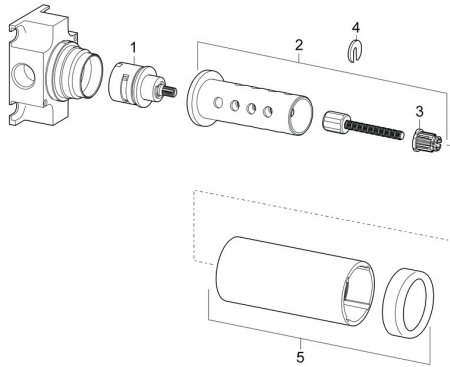

EAN: 4015474186477
static.hansa.com/02950100

Spare parts

SP02950100

	Name	Code
01	Diverter	59913468
02	Screw, (2011-)	59913758
03	Adapter White	59910235
04	Ring	59910694
05	Cover sleeve	59911745