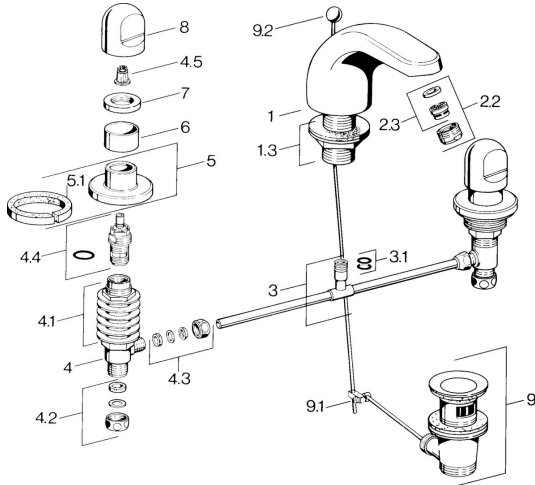

EAN: 4015474639836
static.hansa.com/02902105

Spare parts

SP02902105

| | Name | Code |
|-----|---|----------|
| 1.3 | Fixing nut kit Chrome | 59910705 |
| 2.2 | Aerator, M24x1 STD HC A Chrome | 59902366 |
| 2.2 | Aerator, M24x1 A White Discontinued | 59905419 |
| 2.2 | Aerator, M24x1 STD CC A Edelmessing Discontinued | 59906580 |
| 2.3 | Aerator, M22/24 A | 59902081 |
| 3 | T-connector | 59910687 |
| 3.1 | O-ring, d 11x2 Discontinued | 59910686 |
| 4.2 | Sealing kit Discontinued | 59910707 |
| 4.3 | Cramping connector | 59905061 |
| 4.4 | Headpart, G1/2 | 59905114 |
| 4.5 | Adapter White | 59910235 |
| 5 | Cover flange Chrome Discontinued | 59910200 |
| 7 | Disk, M24x1.5 | 59910159 |
| 8 | Handle Chrome | 59910363 |
| 9 | Pop-up waste Chrome | 59904620 |
| 9 | Pop-up waste Edelmessing Discontinued | 59906734 |
| 9.1 | Swivel joint | 59904624 |
| 9.2 | Pop-up operating rod Chrome | 59906423 |