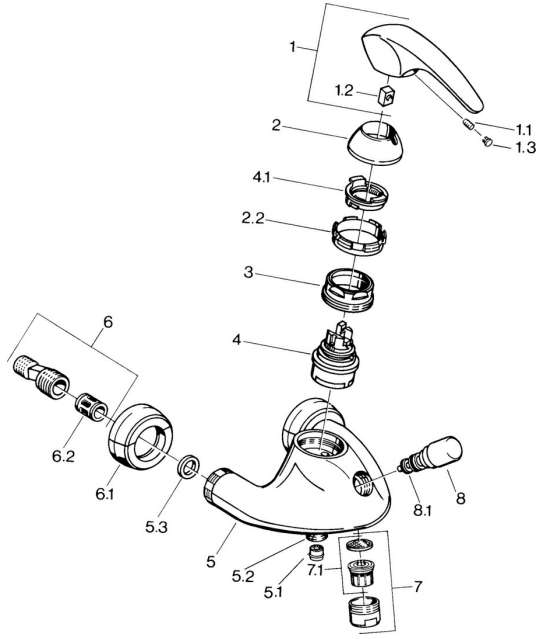

EAN: 4015474635739
static.hansa.com/02742101

Spare parts

SP02742101

	Name	Code
1.1	Screw, M5x8, SW2.5	59904755
1.2	Bushing	59904778
1.3	Plug, hot/cold	59906705
2	Covering cap Chrome Discontinued	59910582
2.2	Supply Discontinued	59910586
3	Eye screw, M50x1, SW45	59904775
4	Cartridge, 4.8 eco	59904601
4.1	Hot water limiter	59904759
5.1	Non-return valve	59905714
5.2	Thread nipple, G1/2xM18x1	59911384
5.3	Retaining ring, 23.9x15.2x2	59902689
6	Eccentric connector, G3/4xG1/2, DN15	59910254
6.1	Cover flange pair Chrome Discontinued	59911022
6.2	Silencer	59904792
7	Aerator, M28x1 Edelmessing Discontinued	59906687
7	Aerator, M28x1 C White Discontinued	59905683
7	Aerator, M28x1 C Chrome	59902088
7.1	Aerator, M22/M24	59905873
8	Diverter White Discontinued	59910804
8	Diverter Chrome	59910803
8.1	Sealing kit	59904791