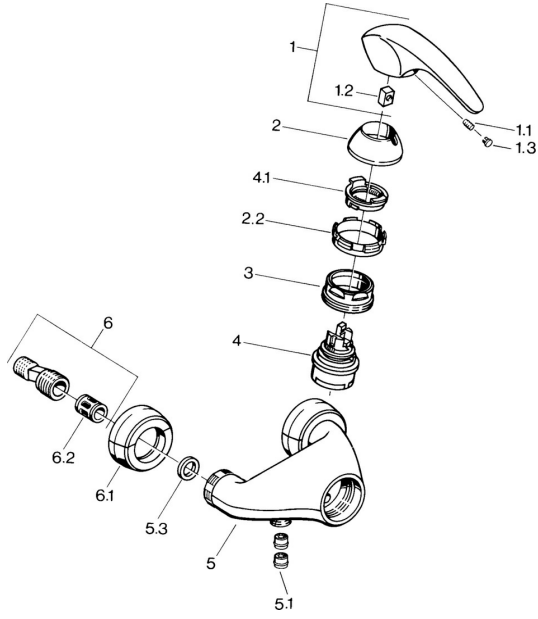

EAN: 4015474635302
static.hansa.com/02670101

Spare parts

SP02670101

	Name	Code
1.1	Screw, M5x8, SW2.5	59904755
1.2	Bushing	59904778
1.3	Plug, hot/cold	59906705
2	Covering cap Chrome Discontinued	59910582
2.2	Supply Discontinued	59910586
3	Eye screw, M50x1, SW45	59904775
4	Cartridge, 4.8 eco	59904601
4.1	Hot water limiter	59904759
5.1	Non-return valve	59905714
6	Eccentric connector, G3/4xG1/2, DN15	59910254
6.1	Cover flange pair Chrome Discontinued	59911022
6.2	Silencer	59904792