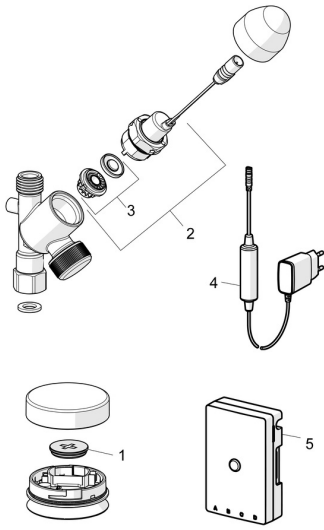

EAN: 4015474277496
static.hansa.com/02590110

Spare parts

SP02590110

	Name	Code
01	Battery, CR2450 3 V Lithium	59914137
02	Pilot valve, 3 V	59914338
03	Membrane for solenoid valve	1006500V
03	Membrane Discontinued	59914126
04	Power supply, 5 V Discontinued	59914138
05	Control unit, 230/5 V Discontinued	59914542