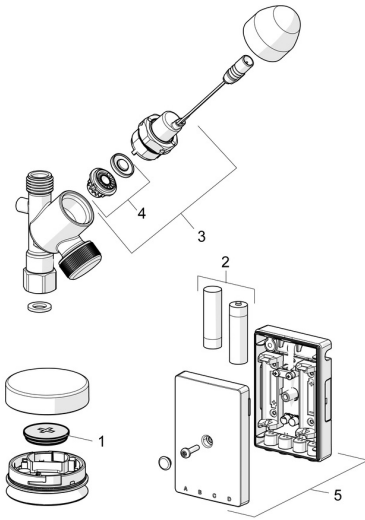

EAN: 4015474277472
static.hansa.com/02590100

Spare parts

SP02590100

	Name	Code
01	Battery, CR2450 3 V Lithium	59914137
02	Battery, 1.5 V AA Lithium	59914136
03	Pilot valve, 3 V	59914338
04	Membrane for solenoid valve	1006500V
04	Membrane Discontinued	59914126
05	Control unit, 3 V Discontinued	59914518