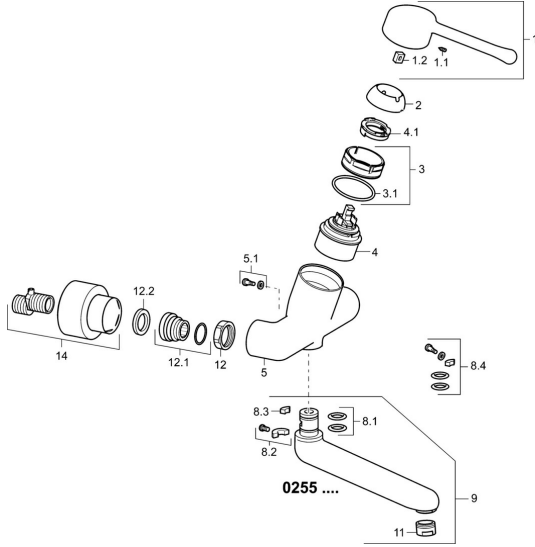

EAN: 4015474267237
static.hansa.com/02552206

Spare parts

SP02552206

	Name	Code
1	Long lever, L=143 Chrome	02450006
1.1	Screw, M5x8, SW2.5	59904755
1.2	Bushing	59904778
2	Covering cap Chrome	59914069
3	Tightening nut, M50x1, SW45	59914070
3.1	O-ring, d 46x2	59912470
4	Cartridge, 4.8 Classic	59911437
4.1	Hot water limiter	59904759
5.1	Fixing screw, M6x12, AF2.5	59904804
8.1	O-ring, d 15x2.5	59910423
8.2	Screw, M6x10, 2,5	59911435
8.2	Limiter	59910421
8.3	Limiter	59910422
8.4	Maintenance set	59912230
9	Spout, L=161 Chrome	02692000
9	Spout, L=226 Chrome	02702000
11	Aerator, M24x1 STD PL HC A Laminar (2013-) Chrome	59914054
12	Connection nut, G3/4, AF30	59902230
12.1	Connector	59913400
12.2	Retaining ring, 23.9x15.2x2	59902689
14	Cover flange pair Chrome	02720200
N.I.	Key, SW45/SW50	59905190
N.I.	Emptying valve	59912483