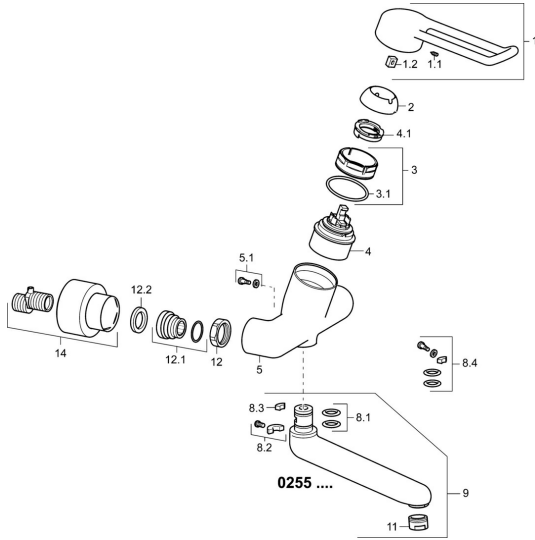

EAN: 4015474267244
static.hansa.com/02552205

Spare parts

SP02552205

	Name	Code
1	Long lever, L=149 Chrome	02440005
1.1	Screw, M5x8, SW2.5	59904755
1.2	Bushing	59904778
2	Covering cap Chrome	59914069
3	Tightening nut, M50x1, SW45	59914070
3.1	O-ring, d 46x2	59912470
4	Cartridge, 4.8 Classic	59911437
4.1	Hot water limiter	59904759
5.1	Fixing screw, M6x12, AF2.5	59904804
8.2	Limiter	59910421
8.2	Screw, M6x10, 2,5	59911435
8.3	Limiter	59910422
8.4	Maintenance set	59912230
9	Spout, L=226 Chrome	02702000
9	Spout, L=161 Chrome	02692000
11	Aerator, M24x1 STD PL HC A Laminar (2013-) Chrome	59914054
12	Connection nut, G3/4, AF30	59902230
12.1	Connector	59913400
12.2	Retaining ring, 23.9x15.2x2	59902689
14	Cover flange pair Chrome	02720200
N.I.	Key, SW45/SW50	59905190
N.I.	Emptying valve	59912483