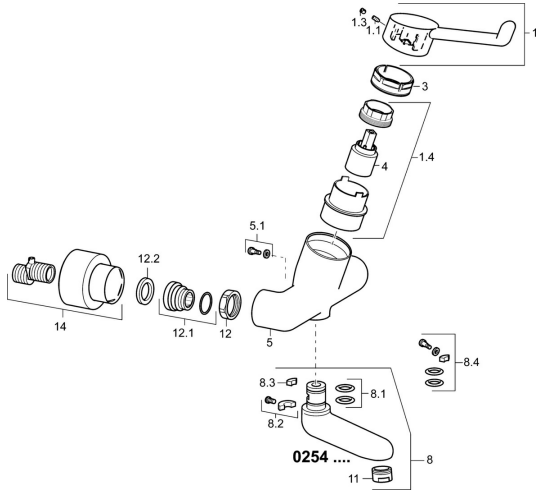

EAN: 4015474267176
static.hansa.com/02542202

Spare parts

SP02542202

	Name	Code
1	Long lever, L=142 Chrome Discontinued	02460002
1.1	Screw, M5x8, SW2.5	59904755
1.3	Cover plug Chrome	59913762
1.4	Diverter housing Discontinued	02710000
3	Tightening nut, M50x1, SW45	59914070
4	Cartridge	59913949
5.1	Fixing screw, M6x12, AF2.5	59904804
8	Spout, L=226 Chrome	02702000
8	Spout, L=161 Chrome	02692000
8	Spout, L=86 Chrome	02682000
8.1	O-ring, d 15x2.5	59910423
8.2	Limiter	59910421
8.2	Screw, M6x10, 2,5	59911435
8.3	Limiter	59910422
8.4	Maintenance set	59912230
11	Aerator, M24x1 STD HC, 6 l/min Laminar Chrome	59914068
12	Connection nut, G3/4, AF30	59902230
12.1	Connector	59913400
12.2	Retaining ring, 23.9x15.2x2	59902689
14	Cover flange pair Chrome	02720200
N.I.	Emptying valve	59912483
N.I.	Key, SW45/SW50	59905190