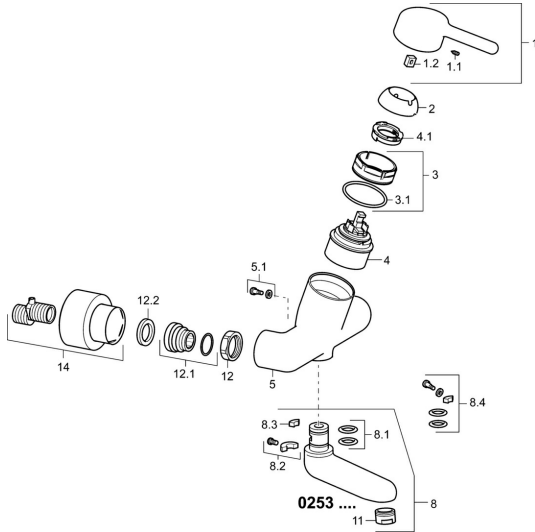

EAN: 4015474267169
static.hansa.com/02532203

Spare parts

SP02532203

	Name	Code
1	Lever, L=93 mm Chrome	59914072
1.1	Screw, M5x8, SW2.5	59904755
1.2	Bushing	59904778
2	Covering cap Chrome	59914069
3	Tightening nut, M50x1, SW45	59914070
3.1	O-ring, d 46x2	59912470
4	Cartridge, 4.8 Classic	59911437
4.1	Hot water limiter	59904759
5.1	Fixing screw, M6x12, AF2.5	59904804
8	Spout, L=161 Chrome	02692000
8	Spout, L=226 Chrome	02702000
8	Spout, L=86 Chrome	02682000
8.1	O-ring, d 15x2.5	59910423
8.2	Screw, M6x10, 2,5	59911435
8.2	Limiter	59910421
8.3	Limiter	59910422
8.4	Maintenance set	59912230
11	Aerator, M24x1 STD PL HC A Laminar (2013-) Chrome	59914054
12	Connection nut, G3/4, AF30	59902230
12.1	Connector	59913400
12.2	Retaining ring, 23.9x15.2x2	59902689
14	Cover flange pair Chrome	02720200
N.I.	Emptying valve	59912483
N.I.	Key, SW45/SW50	59905190