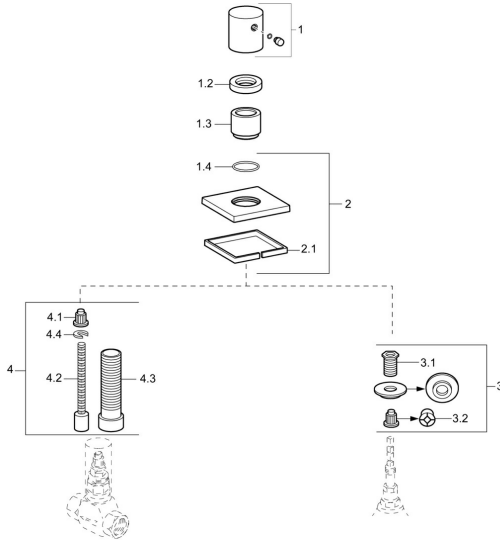

EAN: 4015474173118
static.hansa.com/02289172

Spare parts

SP02289172

	Name	Code
1	Handle Chrome	59913349
1.2	Tightening nut, d35.5xM24x1	59912023
1.3	Cover sleeve Chrome	59913434
1.4	O-ring, d 27x2	59901532
2	Cover flange, 75x75 mm Chrome Discontinued	59913435
3	Adapter	59911033
3.1	Thread nipple, M12x1/M15x1, AF17	59902708
3.2	Adapter Blue	59911052
4	Raising kit, 80 mm	59910424
4.1	Adapter White	59910235
4.2	Inside spindle	59910379
4.3	Threaded sleeve, M24x1.5	59910100
4.4	Ring	59910694