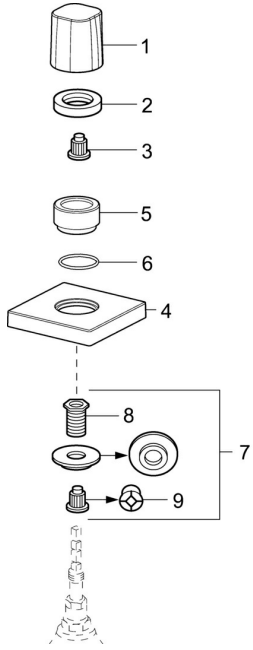

EAN: 4057304001109
static.hansa.com/02288202

Spare parts

SP02288202

	Name	Code
01	Handle Chrome Discontinued	59914527
02	Tightening nut, d35.5xM24x1	59912023
03	Adapter White	59910235
04	Cover flange, 75x75 mm Chrome Discontinued	59913435
05	Cover sleeve Chrome	59913434
06	O-ring, d 27x2	59901532
07	Adapter	59911033
08	Thread nipple, M12x1/M15x1, AF17	59902708
09	Adapter Blue	59911052